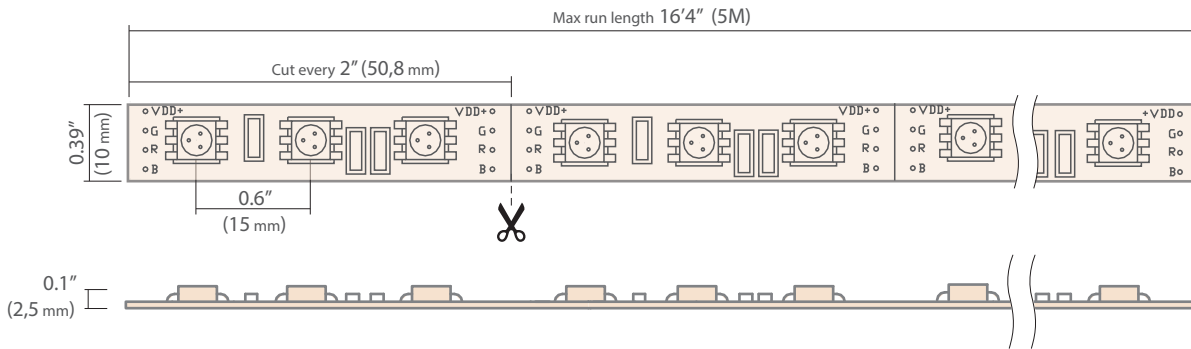

Flexible LED Strip RGB 14.4 Watt/M

Product code No.	Color	Watts/ Meter Watts/ Foot	LEDs/ Meter LEDs/ Foot	Lumens / Meter Lumens/ Foot	LED Chip Type	Beam Angle	Input Voltage
K-1275-RGB	Red	14.4 W/M 4.5 W/F	60 LEDs/M 18 LEDs/F	40 L/M 12,5 L/F	Epistar 5050	100°	12V
	Green			173 L/M 54 L/F			
	Blue			30 L/M 9,3 L/F			
	RGB			243 L/M 75 L/F *All LEDs at 100%			

Wiring Diagram: